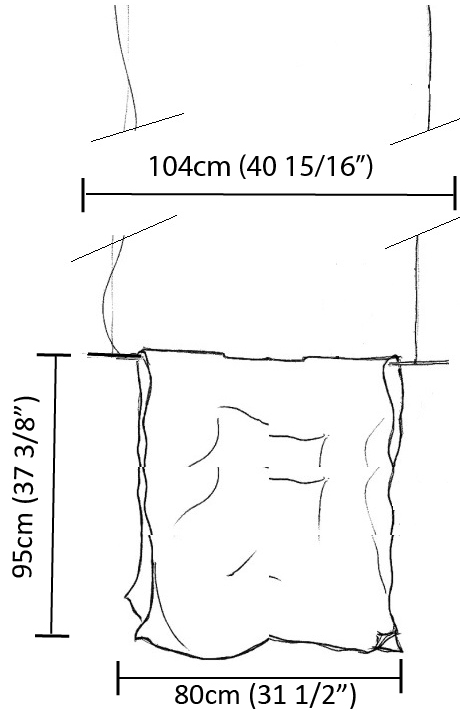

1. To build a product code in our configurator select the specify button on the base model # product page
2. To build a manual product code on this datasheet choose from the options listed below in blue font and add the suffix to the base model #

GENERAL

Series: Stendimi
Brand: Knikerboker
Division: Design
Mounting Type: Suspension
Mounting Location: Ceiling
Subcategory: Pendant

PHYSICAL

Shape: Abstract
Length (mm): 800
Length (in): 31 1/2
Height (mm): 950
Height (in): 37 3/8
Max. Overall Height (mm): 2950
Max. Overall Height (in): 116 1/8
Light Distribution: Direct / Indirect
Fixture Finish: EWH / EBK / MAN / COF / PRD / SLF / GLF / CLF / BRL / EWS / EWG / EWC / EWR / EBS / EBG / EBC / EBC / EBB / MAS / MAD / MAC / MAB / COS / CGO / CCL / CBL / PRS / PRG / PRC / PRB
Fixture Material: Metal
Cable Details: 2 Steel Cables 2000mm

ELECTRICAL

Lamp Type: LED
Total Output Wattage (W): 29.4
Dimming: 0-10V Dimming
Driver Included: Yes
Driver Location: Integrated
Driver Type: Constant Voltage - Universal
Driver Class: Class 2
Input Voltage (V): 120 - 277
Output Voltage (V): 24
Upon Request: (Not included - see components) Remote: 0-10Vdc dimming / (Included) Integral Non-dimming 277Vac

LED

Number of LEDs: 8 strips
Color Temperature (°K): 3000
Max. Delivered Lumen (lm): 3240
CRI: >80 CRI
Lamp Life (hrs): 50000

OPTICAL

RATINGS AND CERTIFICATIONS

Certified By: Certified for North American Standards
IP rating: IP20

D