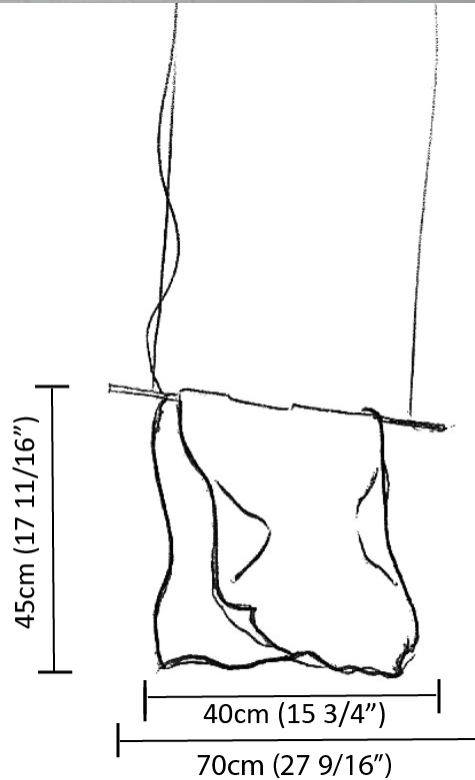

1. To build a product code in our configurator select the specify button on the base model # product page
2. To build a manual product code on this datasheet choose from the options listed below in blue font and add the suffix to the base model #

GENERAL

Series: Stendimi
Brand: Knikerboker
Division: Design
Mounting Type: Suspension
Mounting Location: Ceiling
Subcategory: Pendant

PHYSICAL

Shape: Abstract
Length (mm): 400
Length (in): 15 3/4
Height (mm): 450
Height (in): 17 11/16
Max. Overall Height (mm): 2450
Max. Overall Height (in): 96 7/16
Light Distribution: Direct / Indirect
Fixture Finish: EWH / EBK / MAN / COF / PRD / SLF / GLF / CLF / BRL / EWS / EWG / EWC / EWR / EBS / EBG / EBC / EBC / EBB / MAS / MAD / MAC / MAB / COS / CGO / CCL / CBL / PRS / PRG / PRC / PRB
Fixture Material: Metal
Cable Details: Silicon Cable 2000mm / 78 3/4"

ELECTRICAL

Lamp Type: LED
Total Output Wattage (W): 14.7
Dimming: 0-10V Dimming
Driver Included: Yes
Driver Location: Integrated
Driver Type: Constant Voltage - Universal
Driver Class: Class 2
Input Voltage (V): 120 - 277
Output Voltage (V): 24
Upon Request: (Not included - see components) Remote: 0-10Vdc dimming / (Included) Integral Non-dimming 277Vac

LED

Number of LEDs: 4 strips
Color Temperature (°K): 3000
Max. Delivered Lumen (lm): 1620
CRI: >80 CRI
Lamp Life (hrs): 50000

OPTICAL

RATINGS AND CERTIFICATIONS

Certified By: Certified for North American Standards
IP rating: IP20