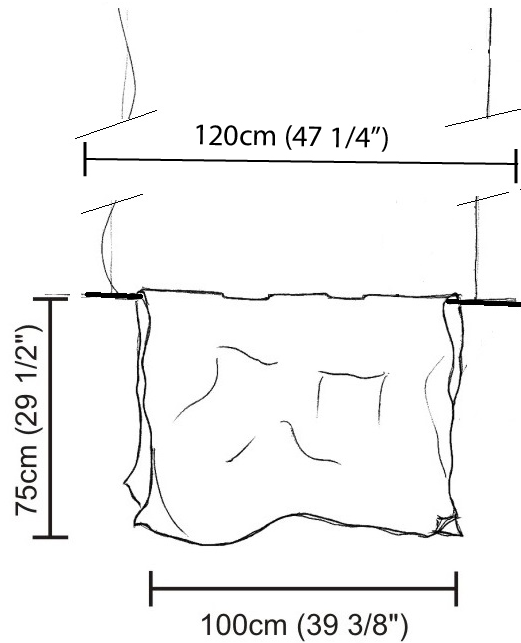

1. To build a product code in our configurator select the specify button on the base model # product page
2. To build a manual product code on this datasheet choose from the options listed below in blue font and add the suffix to the base model #

GENERAL

Series: Stendimi
Brand: Knikerboker
Division: Design
Mounting Type: Suspension
Mounting Location: Ceiling
Subcategory: Pendant

PHYSICAL

Shape: Abstract
Length (mm): 1000
Length (in): 39 3/8
Height (mm): 750
Height (in): 29 1/2
Max. Overall Height (mm): 2750
Max. Overall Height (in): 108 1/4
Light Distribution: Direct / Indirect
Fixture Finish: EWH / EBK / MAN / COF / PRD / SLF / GLF / CLF / BRL / EWS / EWG / EWC / EWR / EBS / EBG / EBC / EBC / EBB / MAS / MAD / MAC / MAB / COS / CGO / CCL / CBL / PRS / PRG / PRC / PRB
Fixture Material: Metal
Cable Details: Silicon Cable 2000mm / 78 3/4"

ELECTRICAL

Lamp Type: LED
Total Output Wattage (W): 29.4
Dimming: 0-10V Dimming
Driver Included: Yes
Driver Location: Integrated
Driver Type: Constant Voltage - Universal
Driver Class: Class 2
Input Voltage (V): 120 - 277
Output Voltage (V): 24
Upon Request: (Not included - see components) Remote: 0-10Vdc dimming / (Included) Integral Non-dimming 277Vac

LED

Number of LEDs: 8 strips
Color Temperature (°K): 3000
Max. Delivered Lumen (lm): 3240
CRI: >80 CRI
Lamp Life (hrs): 50000

OPTICAL

RATINGS AND CERTIFICATIONS

Certified By: Certified for North American Standards
IP rating: IP20