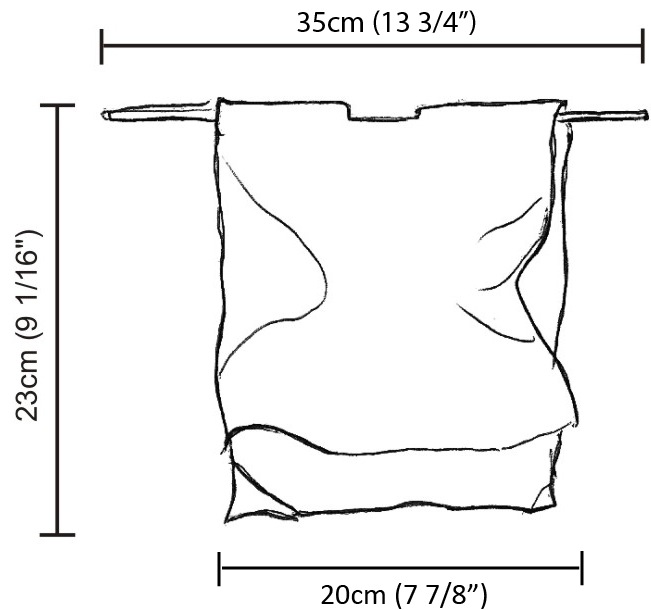

PROJECT	_____
TYPE	_____
SPECIFIER	_____
QUANTITY	_____
DATE	_____

STENDIMI SURFACE

D133019- _____
base number

1. To build a product code in our configurator select the specify button on the base model # product page
2. To build a manual product code on this datasheet choose from the options listed below in blue font and add the suffix to the base model #

GENERAL

Series: Stendimi
Brand: Knikerboker
Division: Design
Mounting Type: Surface
Mounting Location: Wall

PHYSICAL

Shape: Abstract
Length (mm): 200
Length (in): 7 7/8
Height (mm): 230
Height (in): 9 1/16
Extension (mm): 200
Extension (in): 7 7/8
Light Distribution: Indirect
Fixture Finish: BFM / BRL / BRW / CLF / CLM / CLW / GLF / GLM / GLW / MBK / SLF / SLM / SLW / WHI
Fixture Material: Metal

ELECTRICAL

Lamp Type: LED
Total Output Wattage (W): 9.8
Dimming: 0-10V Dimming
Driver Included: No
Driver Location: Remote
Driver Type: Constant Voltage - 120 / 277Vac
Driver Class: Class 2
Input Voltage (V): 120 - 277
Output Voltage (V): 24
Upon Request: (Not included - see components) Remote: 0-10Vdc dimming / Non-dimming 277Vac

LED

Color Temperature (°K): 3000
Max. Delivered Lumen (lm): 1080
CRI: >80 CRI
Lamp Life (hrs): 50000

OPTICAL

RATINGS AND CERTIFICATIONS

Certified By: Certified for North American Standards
IP rating: IP20

D